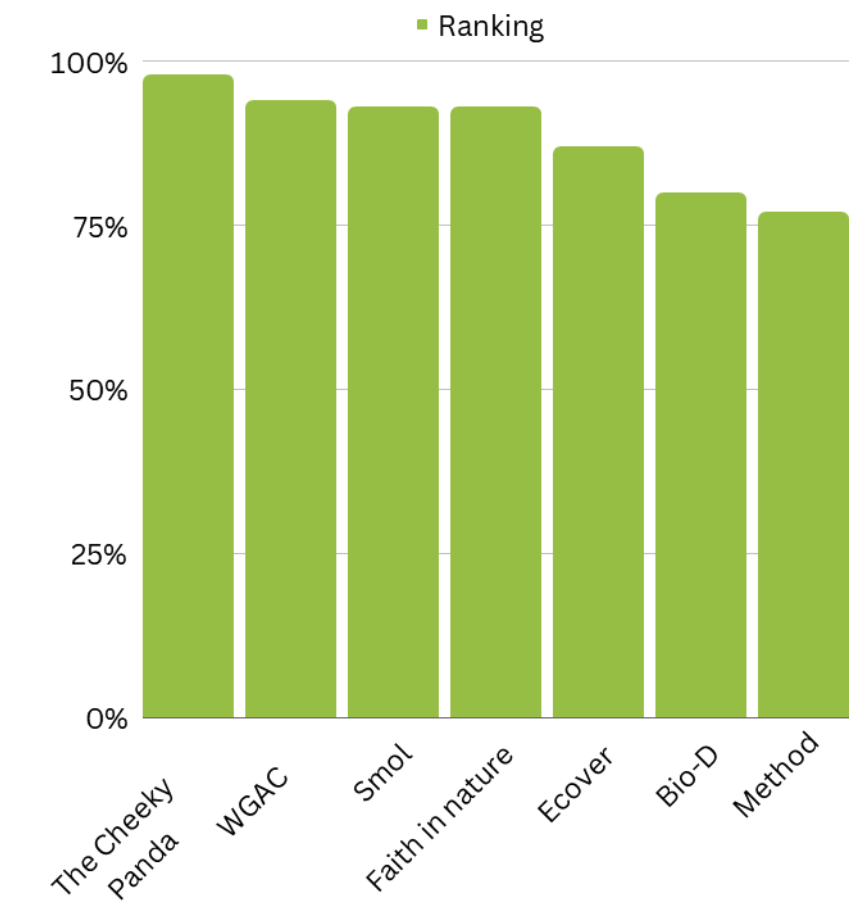

# Our Brand is Ranked **Number 1**

Which ranked The Cheeky Panda the most sustainable brand from a survey of 4,083 members.

**B Corp, No PFAS, No Irritation**