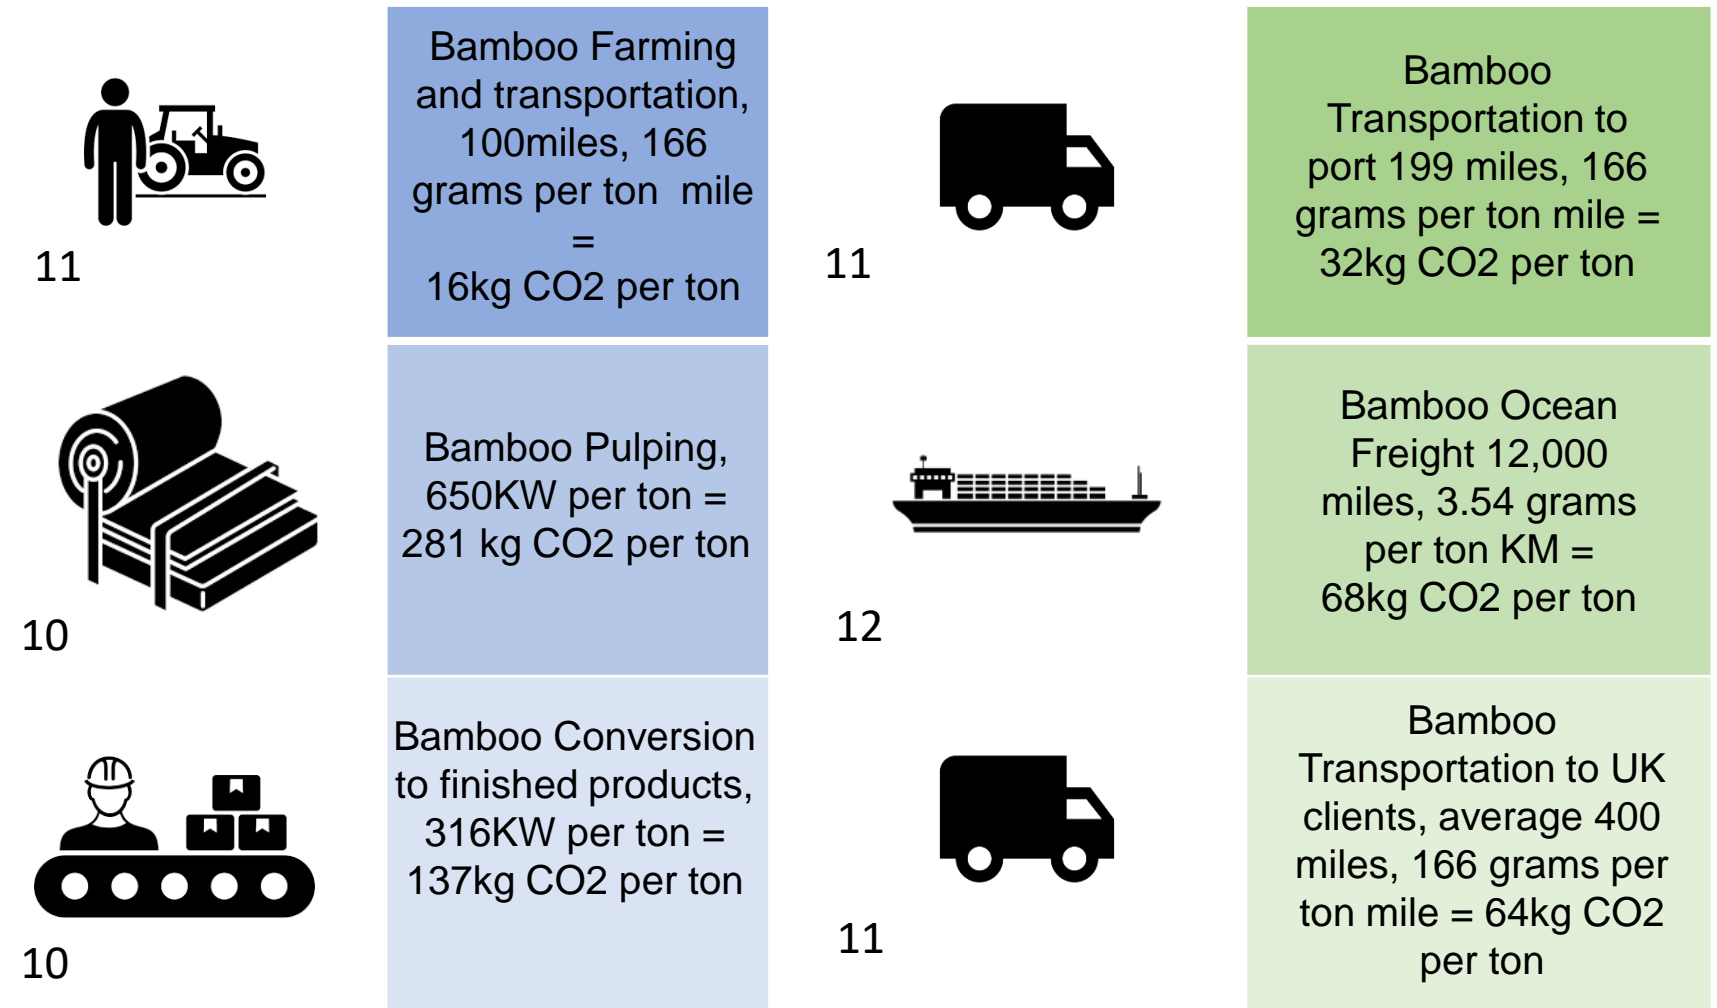

The Supply Chain Carbon Reporting

- Shipping from China is less than 12% of the total carbon per ton
- Most of the carbon is in the energy used in pulping and conversion which all tissue manufacturers have
- We compare 50% less carbon on our LCAs than other companies who have reported on it.

■ Transport from mill to convertor ■ Ocean freight ■ UK Wide distribution mileage average ■ Distribution to Clients ■ Pulping Process ■ Conversion Process ■ Farming and transport to Mill

CONFIDENTIAL

Not to be shared outside of The Cheeky Panda