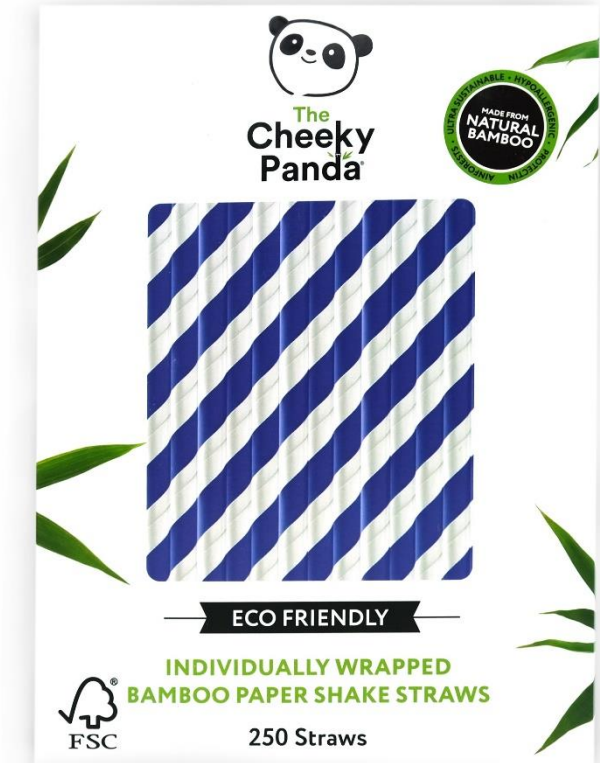

Multi Sized **Multi Coloured Straws**

BAMBOO STRAWS PACK 250 WHITE

Product Code: STRWWHI
Case Code: STRWBLAX24
Units per Case: 24
Cases per Pallet: UK 35 – EU 28

Barcode: 5060561630486
Product description: 250 bamboo-based paper straws. Boxed in a cardboard outer.
Case weight 7.61kg

BAMBOO STRAWS PACK 250 RED & WHITE STRIPE

Product Code: STRWREDST
Case Code: STRWREDSTX24
Units per Case: 24
Cases per Pallet: UK 35 – EU 28

Barcode: 5060561630455
Product description: 250 bamboo-based paper straws. Boxed in a cardboard outer.
Case weight 7.61kg

BAMBOO STRAWS PACK 250 BLUE & WHITE STRIPE

Product Code: STRWBJUST
Case Code: STRWBJUSTX24
Units per Case: 24
Cases per Pallet: UK 35 – EU 28

Barcode: 5060561630479
Product description: 250 bamboo-based paper straws. Boxed in a cardboard outer.
Case weight 7.61kg

BAMBOO SHAKE STRAWS PACK 250 BLUE & WHITE STRIPE

Product Code: SKSTRWBJUST
Case Code: SKSTRWBJUSTX12
Units per Case: 12
Cases per Pallet: UK 15 – EU 12

Barcode: 5060561630677
Product description: 250 bamboo-based paper straws. Boxed in a cardboard outer.
Case weight 8.80kg

CONFIDENTIAL

Not to be shared outside of The Cheeky Panda