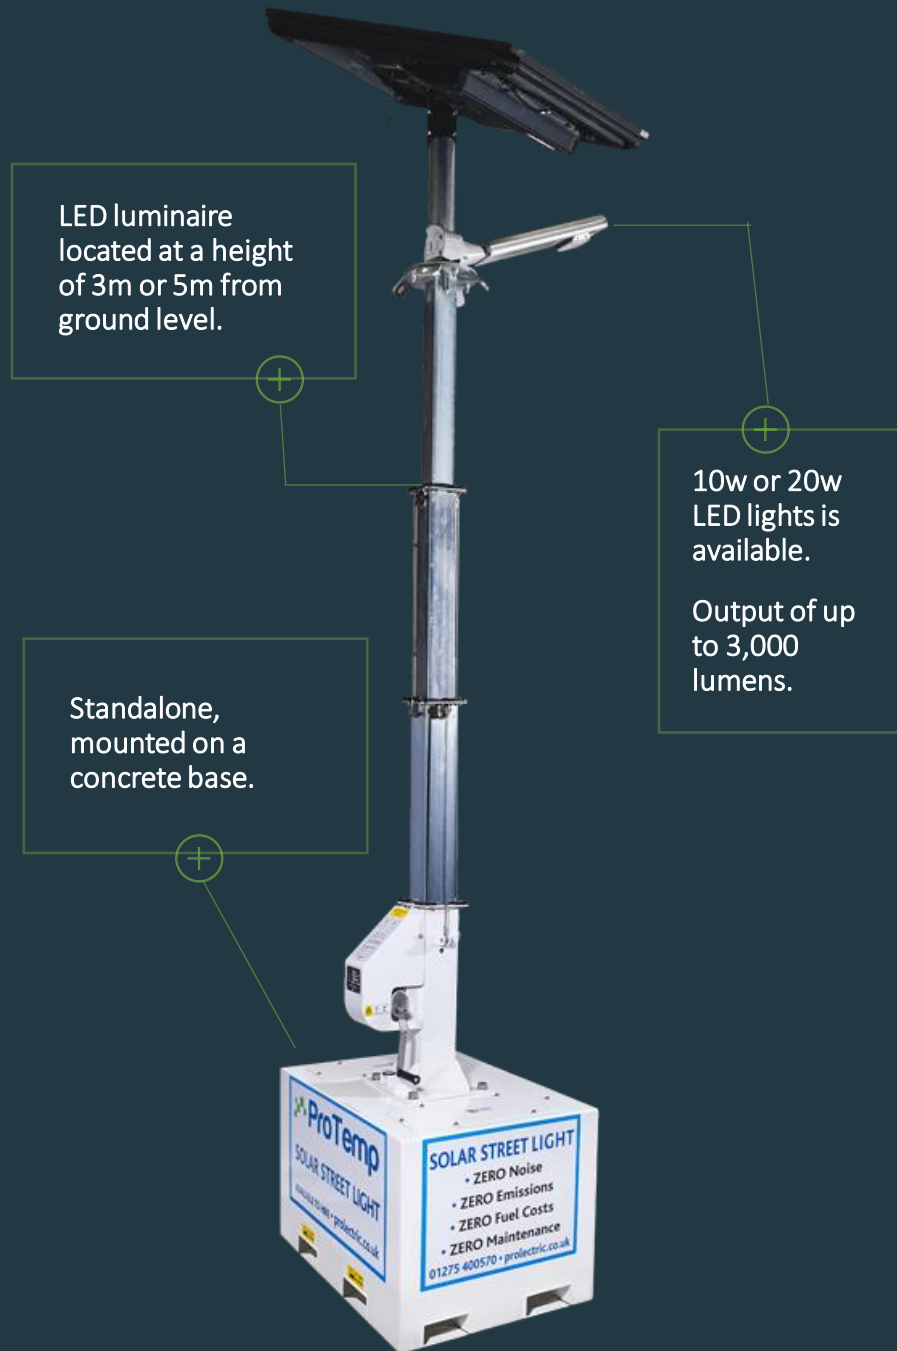

SOLAR STREET LIGHTS

ProTemp

A temporary solar lighting column, delivering powerful and reliable year-round lighting without noise or emissions.

- No mains power required
- Clean, sustainable and environmentally friendly
- Easy to install – can be moved into position quickly
- High quality bright light, even through dark days and winter conditions
- No need for refueling or servicing

LIGHTING TOWERS

ProLight

Compact, reliable and easily transported. The ProLight delivers year-round lighting even in challenging winter conditions.

- Award winning
- The only mobile solar lighting tower in the UK that operates reliably all year round, even in challenging winter conditions
- Alter settings remotely as required to suit the light conditions
- No mains power required
- Clean, sustainable and environmentally friendly
- Easy to install – can be moved into position quickly
- High quality bright light, even through dark days and winter conditions
- No need for refueling or servicing

Four LED lights which are capable of 550m² coverage at a minimum lux level of 20 and 10,000 to 40,000 lumens output.

A 7.5m telescopic mast.

An array of four or three 330W solar panels

The ProLight comprises a specially-developed trailer-mounted unit.

LIGHTING TOWERS

ProRXM

A space-efficient and versatile solar lighting tower that offers outstanding fuel-savings and emissions reduction.

- Same footprint as the standard VT1 diesel-powered alternative.
- Easily transported
- Fits comfortably on a trackside or in tight road side spaces.
- Alter settings remotely as required to suit the light conditions
- No mains power required
- Clean, sustainable and environmentally friendly
- No need for refueling or servicing