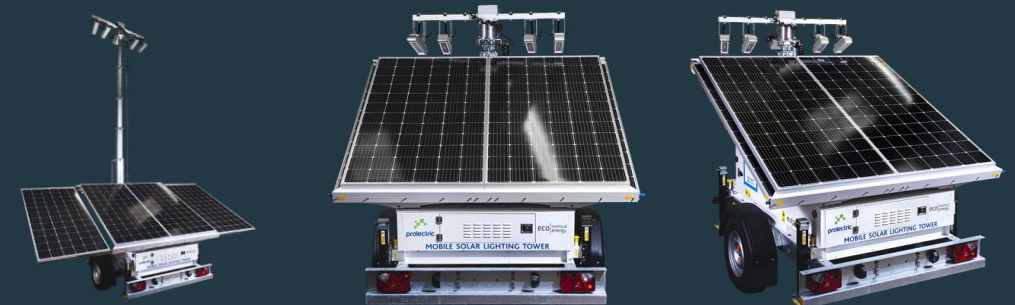

SOLAR STREET LIGHTS

ProTemp

A temporary solar lighting column, delivering powerful and reliable year-round lighting without noise or emissions.

- No mains power required
- Clean, sustainable and environmentally friendly
- Easy to install – can be moved into position quickly
- High quality bright light, even through dark days and winter conditions
- No need for refueling or servicing

LIGHTING TOWERS

ProLight

Compact, reliable and easily transported. The ProLight delivers year-round lighting even in challenging winter conditions.

- Award winning
- The only mobile solar lighting tower in the UK that operates reliably all year round, even in challenging winter conditions
- Alter settings remotely as required to suit the light conditions
- No mains power required
- Clean, sustainable and environmentally friendly
- Easy to install – can be moved into position quickly
- High quality bright light, even through dark days and winter conditions
- No need for refueling or servicing

Four LED lights which are capable of 550m² coverage at a minimum lux level of 20 and 10,000 to 40,000 lumens output.

A 7.5m telescopic mast.

An array of four or three 330W solar panels

The ProLight comprises a specially-developed trailer-mounted unit.

LIGHTING TOWERS

ProRXM

A space-efficient and versatile solar lighting tower that offers outstanding fuel-savings and emissions reduction.

- Same footprint as the standard VT1 diesel-powered alternative.
- Easily transported
- Fits comfortably on a trackside or in tight road side spaces.
- Alter settings remotely as required to suit the light conditions
- No mains power required
- Clean, sustainable and environmentally friendly
- No need for refueling or servicing