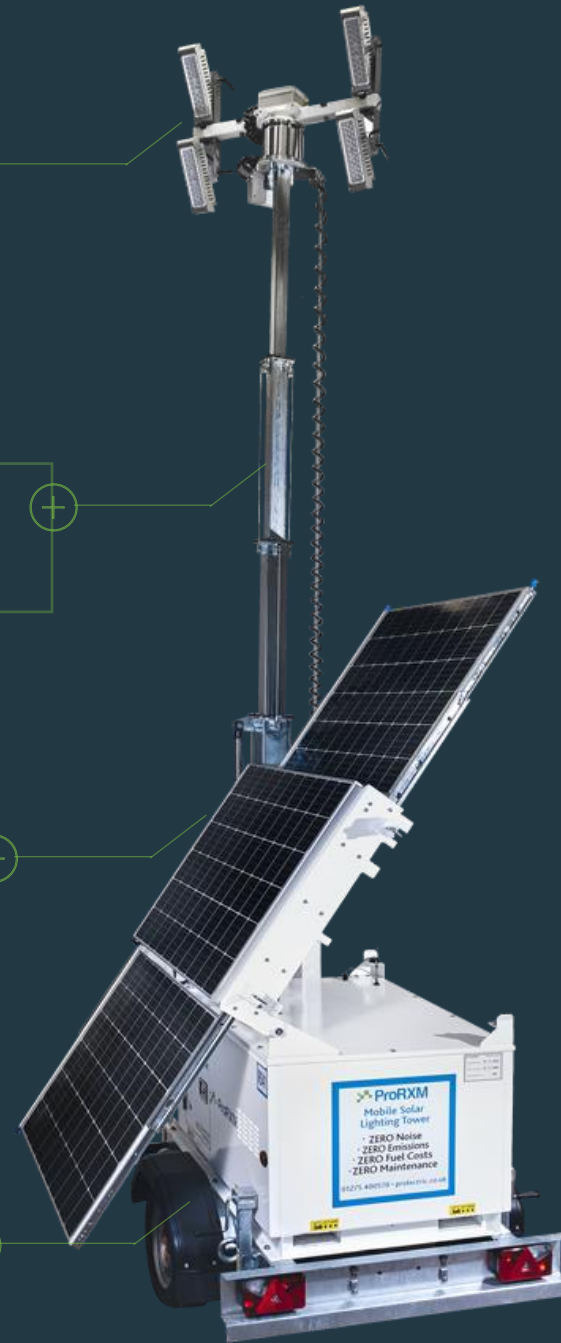

LIGHTING TOWERS

ProLight

Compact, reliable and easily transported. The ProLight delivers year-round lighting even in challenging winter conditions.

- Award winning
- The only mobile solar lighting tower in the UK that operates reliably all year round, even in challenging winter conditions
- Alter settings remotely as required to suit the light conditions
- No mains power required
- Clean, sustainable and environmentally friendly
- Easy to install – can be moved into position quickly
- High quality bright light, even through dark days and winter conditions
- No need for refueling or servicing

Four LED lights which are capable of 550m² coverage at a minimum lux level of 20 and 10,000 to 40,000 lumens output.

A 7.5m telescopic mast.

An array of four or three 330W solar panels

The ProLight comprises a specially-developed trailer-mounted unit.

LIGHTING TOWERS

ProRXM

A space-efficient and versatile solar lighting tower that offers outstanding fuel-savings and emissions reduction.

- Same footprint as the standard VT1 diesel-powered alternative.
- Easily transported
- Fits comfortably on a trackside or in tight road side spaces.
- Alter settings remotely as required to suit the light conditions
- No mains power required
- Clean, sustainable and environmentally friendly
- No need for refueling or servicing

4 x LED floodlights

7.5m Hydraulic mast

3 x foldable solar panels with hydraulic arm

Same footprint as VT1 diesel alternative

SOLAR HYBRID GENERATORS

ProPower

Revolutionary solar/hybrid off grid temporary power solution.