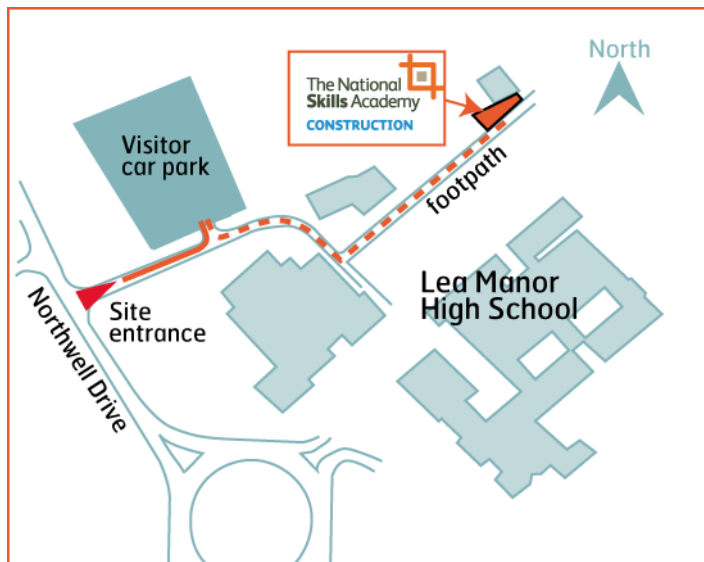

How to find us

ADDRESS:
National Skills Academy for Construction
Northwell Drive
Luton
Bedfordshire, LU3 3TL
Telephone: 01582 754717

From M1 Junction 11, follow signs for A505 Luton. At roundabout take 2nd exit onto A505. At traffic lights, merge left onto the A5228 and continue over roundabout onto A5228. At traffic lights turn left onto Marsh Road, at roundabout take 3rd exit into Bramingham Road. At next roundabout take 1st exit into Wauluds Bank Drive. At roundabout take 2nd exit onto The Moakes. At roundabout take 2nd exit onto Northwell Drive. The National Skills Academy office is situated next to the School's Construction Annexe building.

From the A6 from Bedford, turn right at roundabout into Quantock Rise, follow road, past Sainsbury's on the right hand side, at the roundabout turn right, follow this road until next approach to the next roundabout, is a left turn for the Recreation Centre car park. 100m before the next roundabout, take the left turn until the schools car park access road. The NSAfC is a short 2 minute walk from the car park.

Local Bus Times

Lea Manor CC Daytime- 24, 25, 27
Evening – 24, 27, 29 – also routes on Bramingham Road

Trains

Nearest train station to National Skills Academy for Construction is Leagrave Train Station where there are Taxi's situated outside the main entrance or it is about a 20 minute walk.